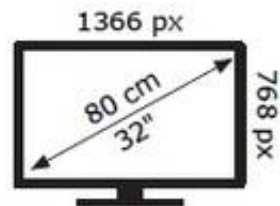

ENERG

HYUNDAI

HLP32T354

32 kWh/1000h

50550605

2019/2013